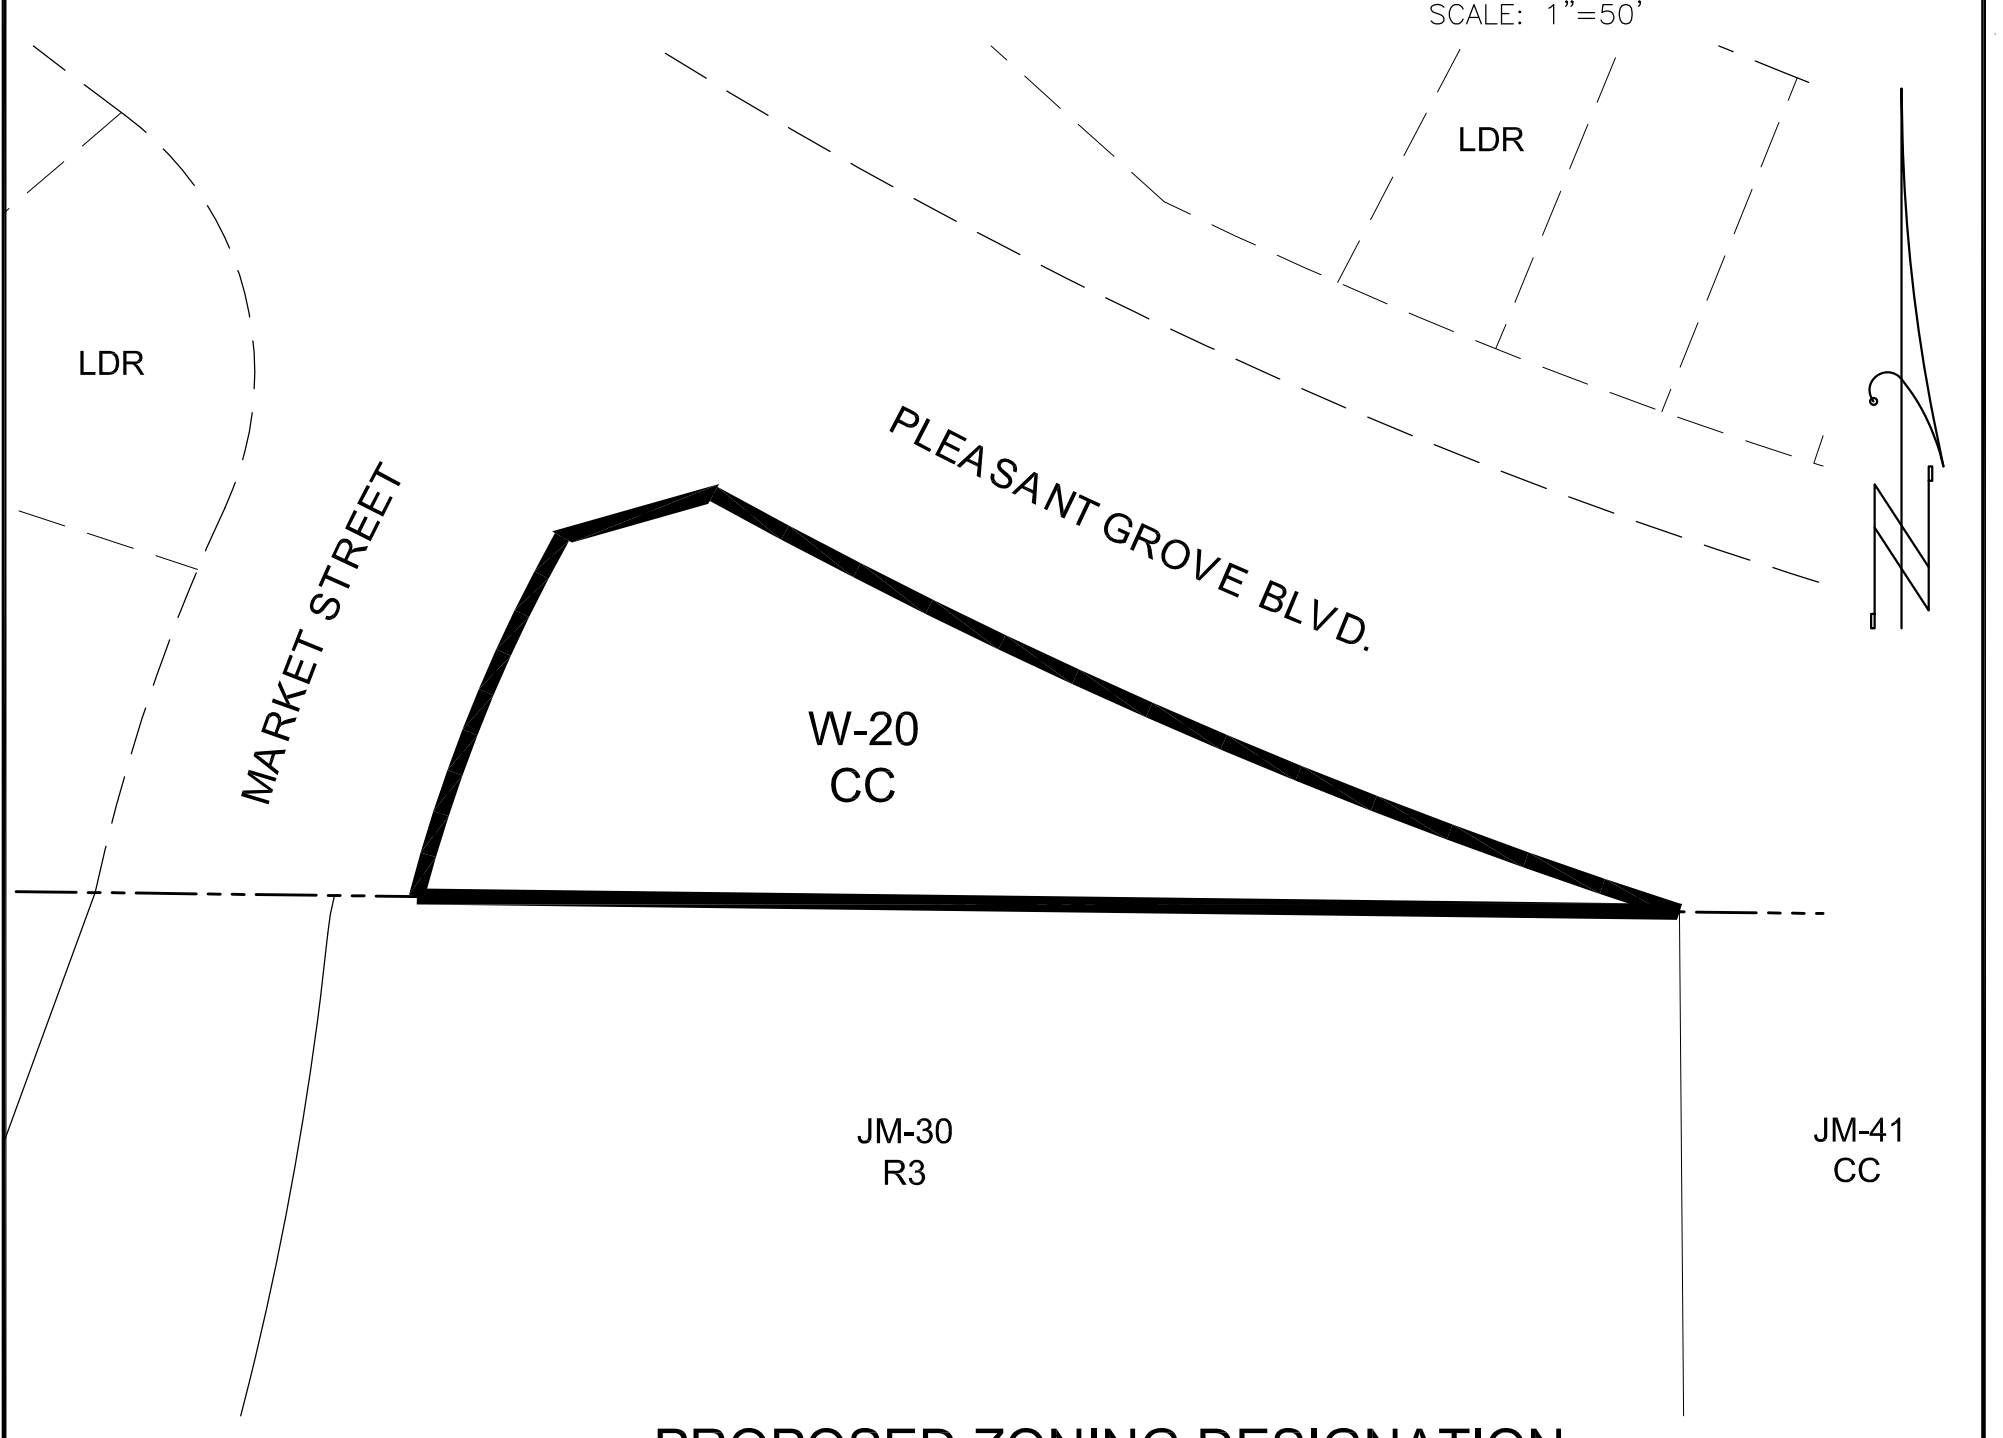

EXISTING ZONING DESIGNATION

SCALE: 1"=50'

PROPOSED ZONING DESIGNATION

SCALE: 1"=50'