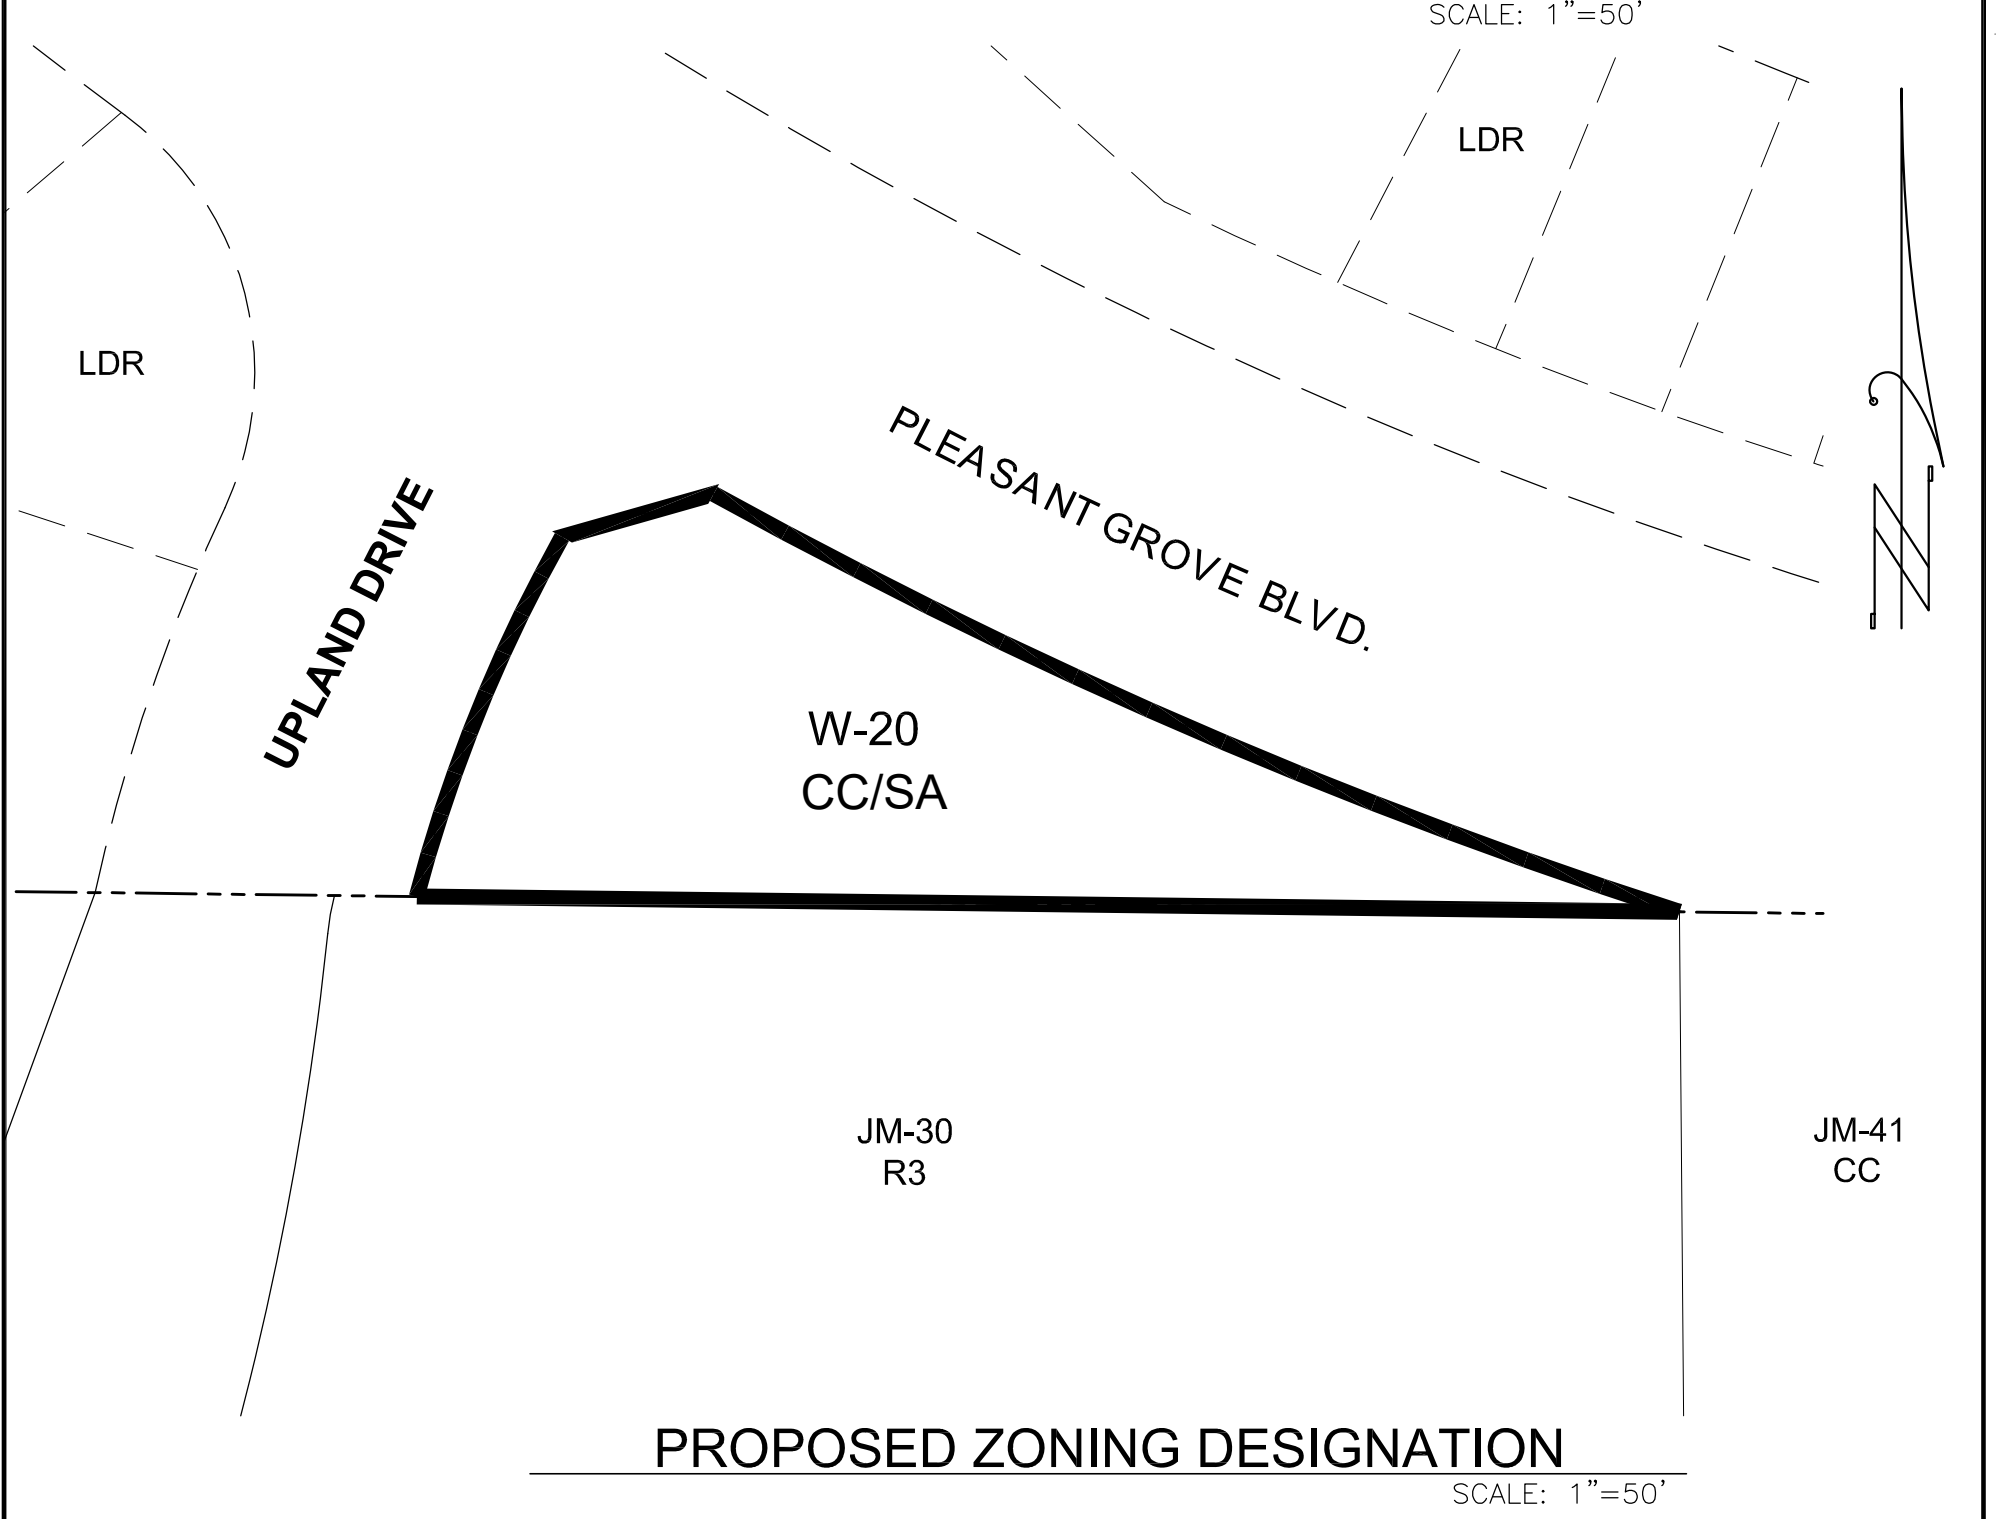

EXISTING ZONING DESIGNATION

SCALE: 1"=50'

PROPOSED ZONING DESIGNATION

SCALE: 1"=50'