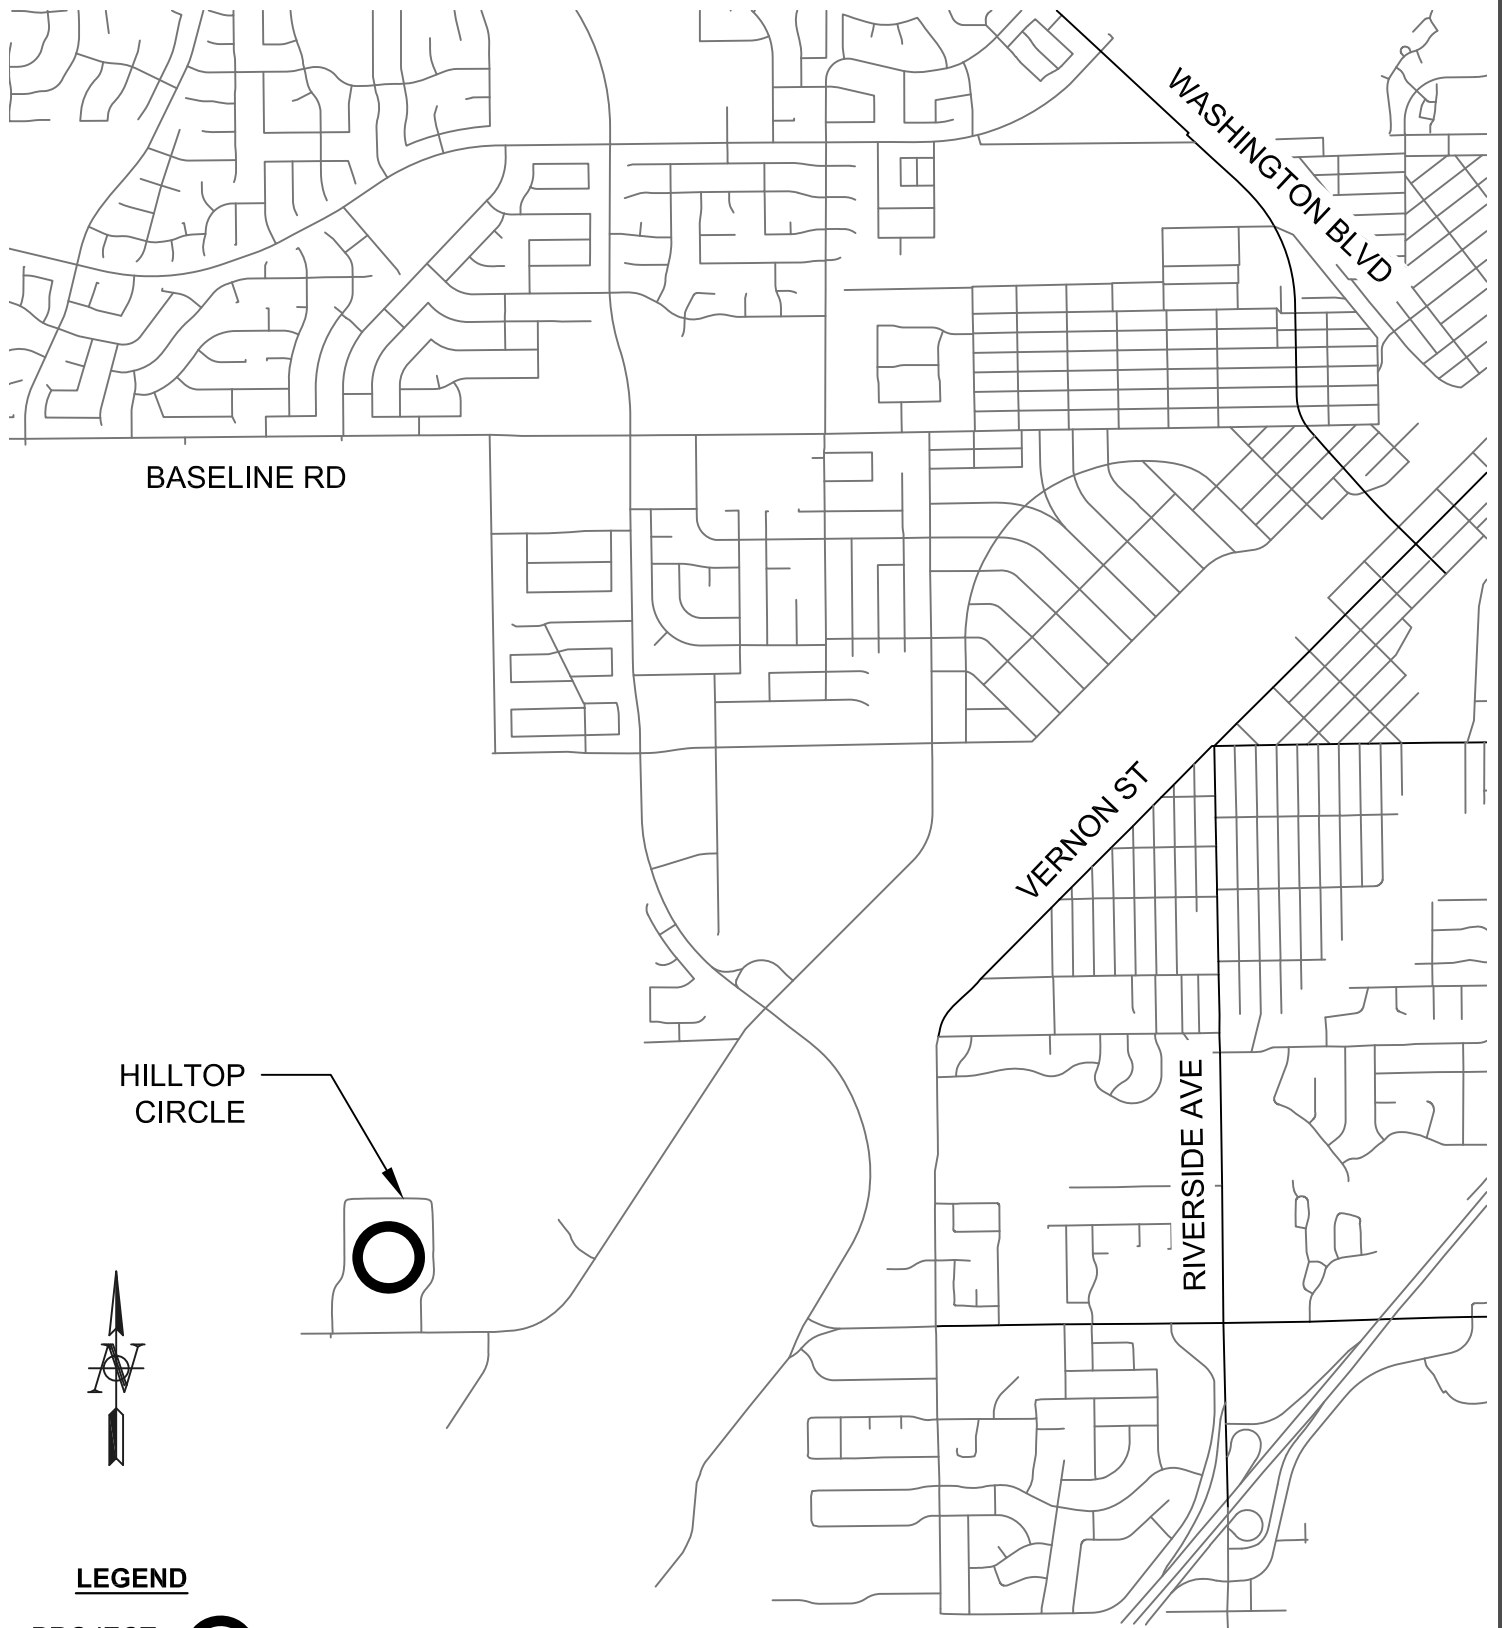

"EXHIBIT A"  
ZERO EMISSIONS BUS DEPOT PROJECT  
VICINITY MAP

BASELINE RD

WASHINGTON BLVD

VERNON ST

RIVERSIDE AVE

HILLTOP  
CIRCLE

LEGEND

PROJECT  
LOCATION