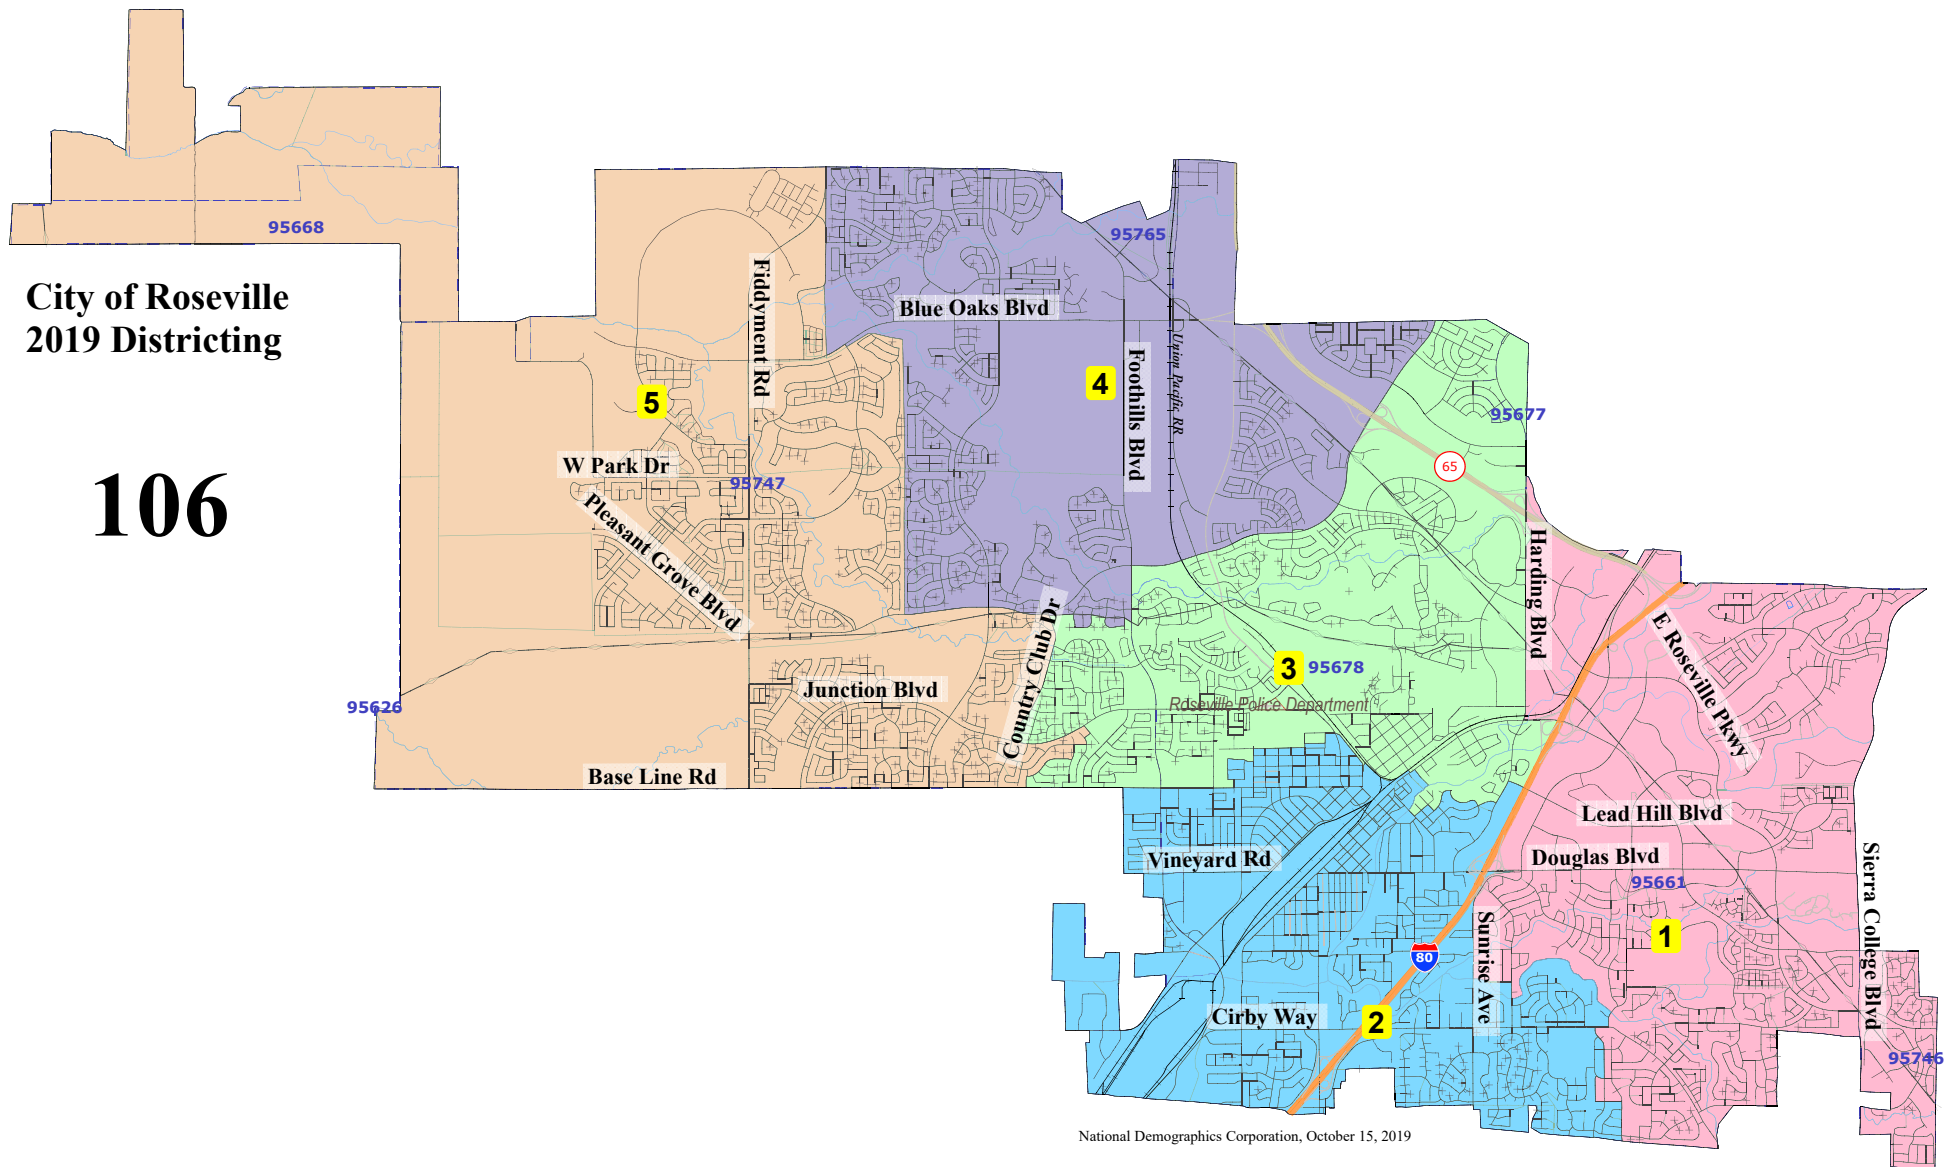

City of Roseville
2019 Districting

106

National Demographics Corporation, October 15, 2019