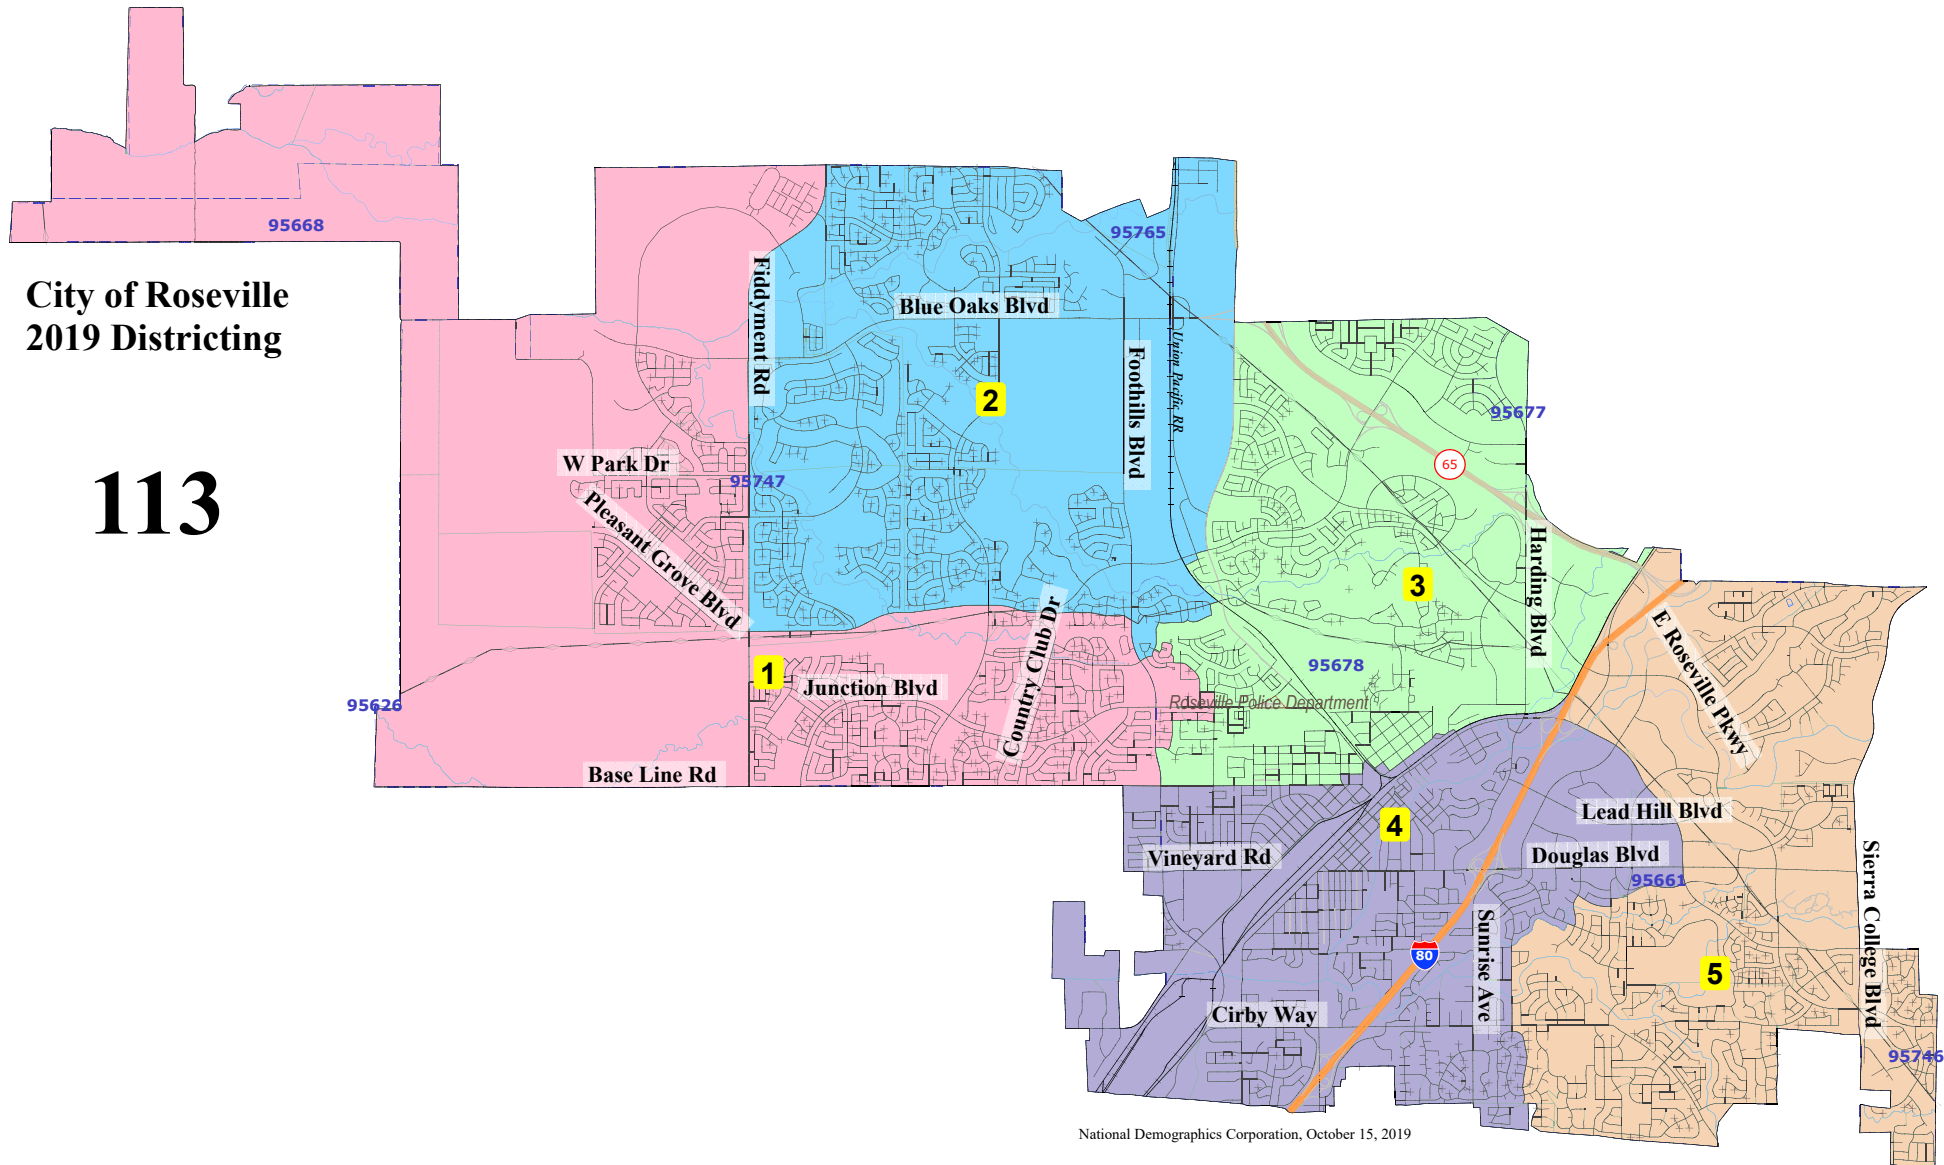

City of Roseville
2019 Districting

113

National Demographics Corporation, October 15, 2019