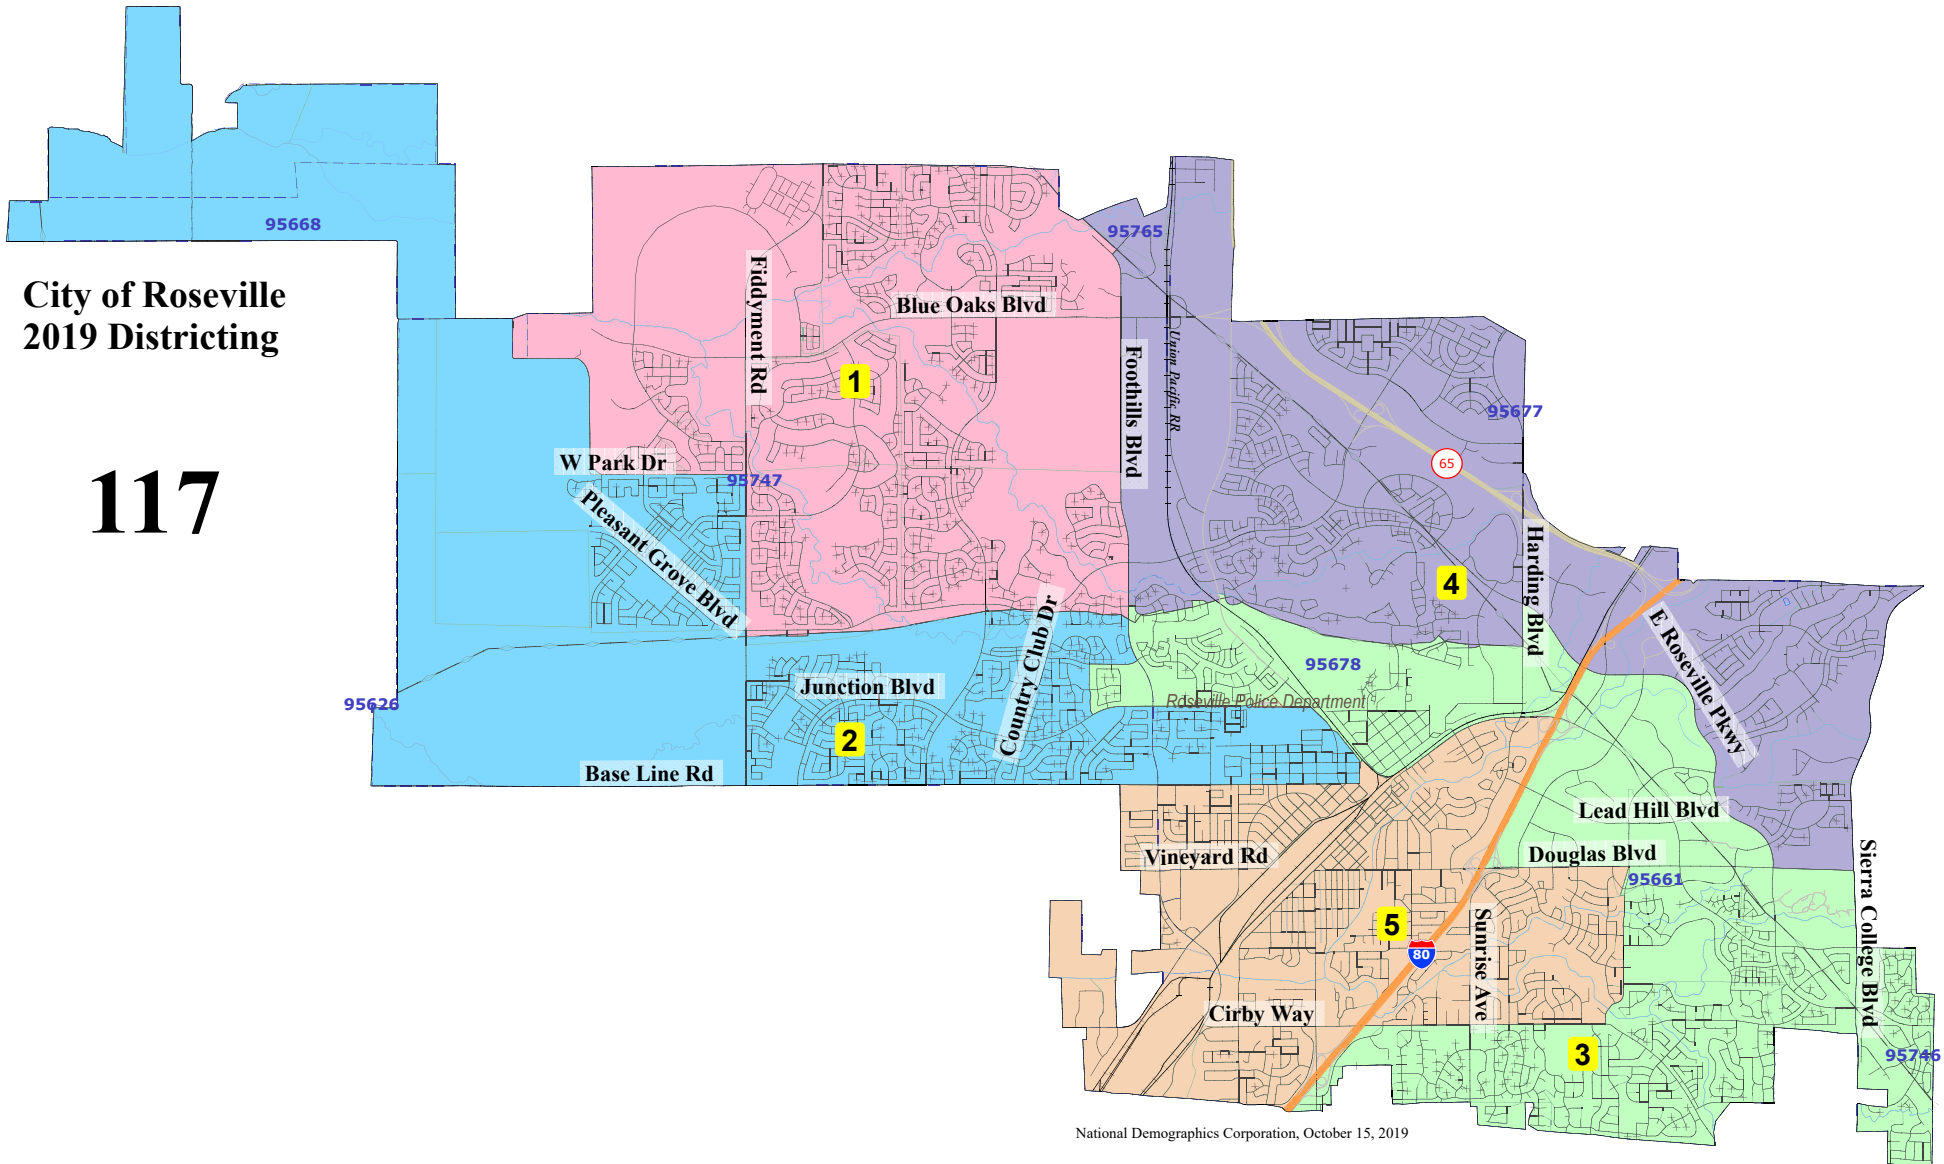

City of Roseville
2019 Districting

117

National Demographics Corporation, October 15, 2019