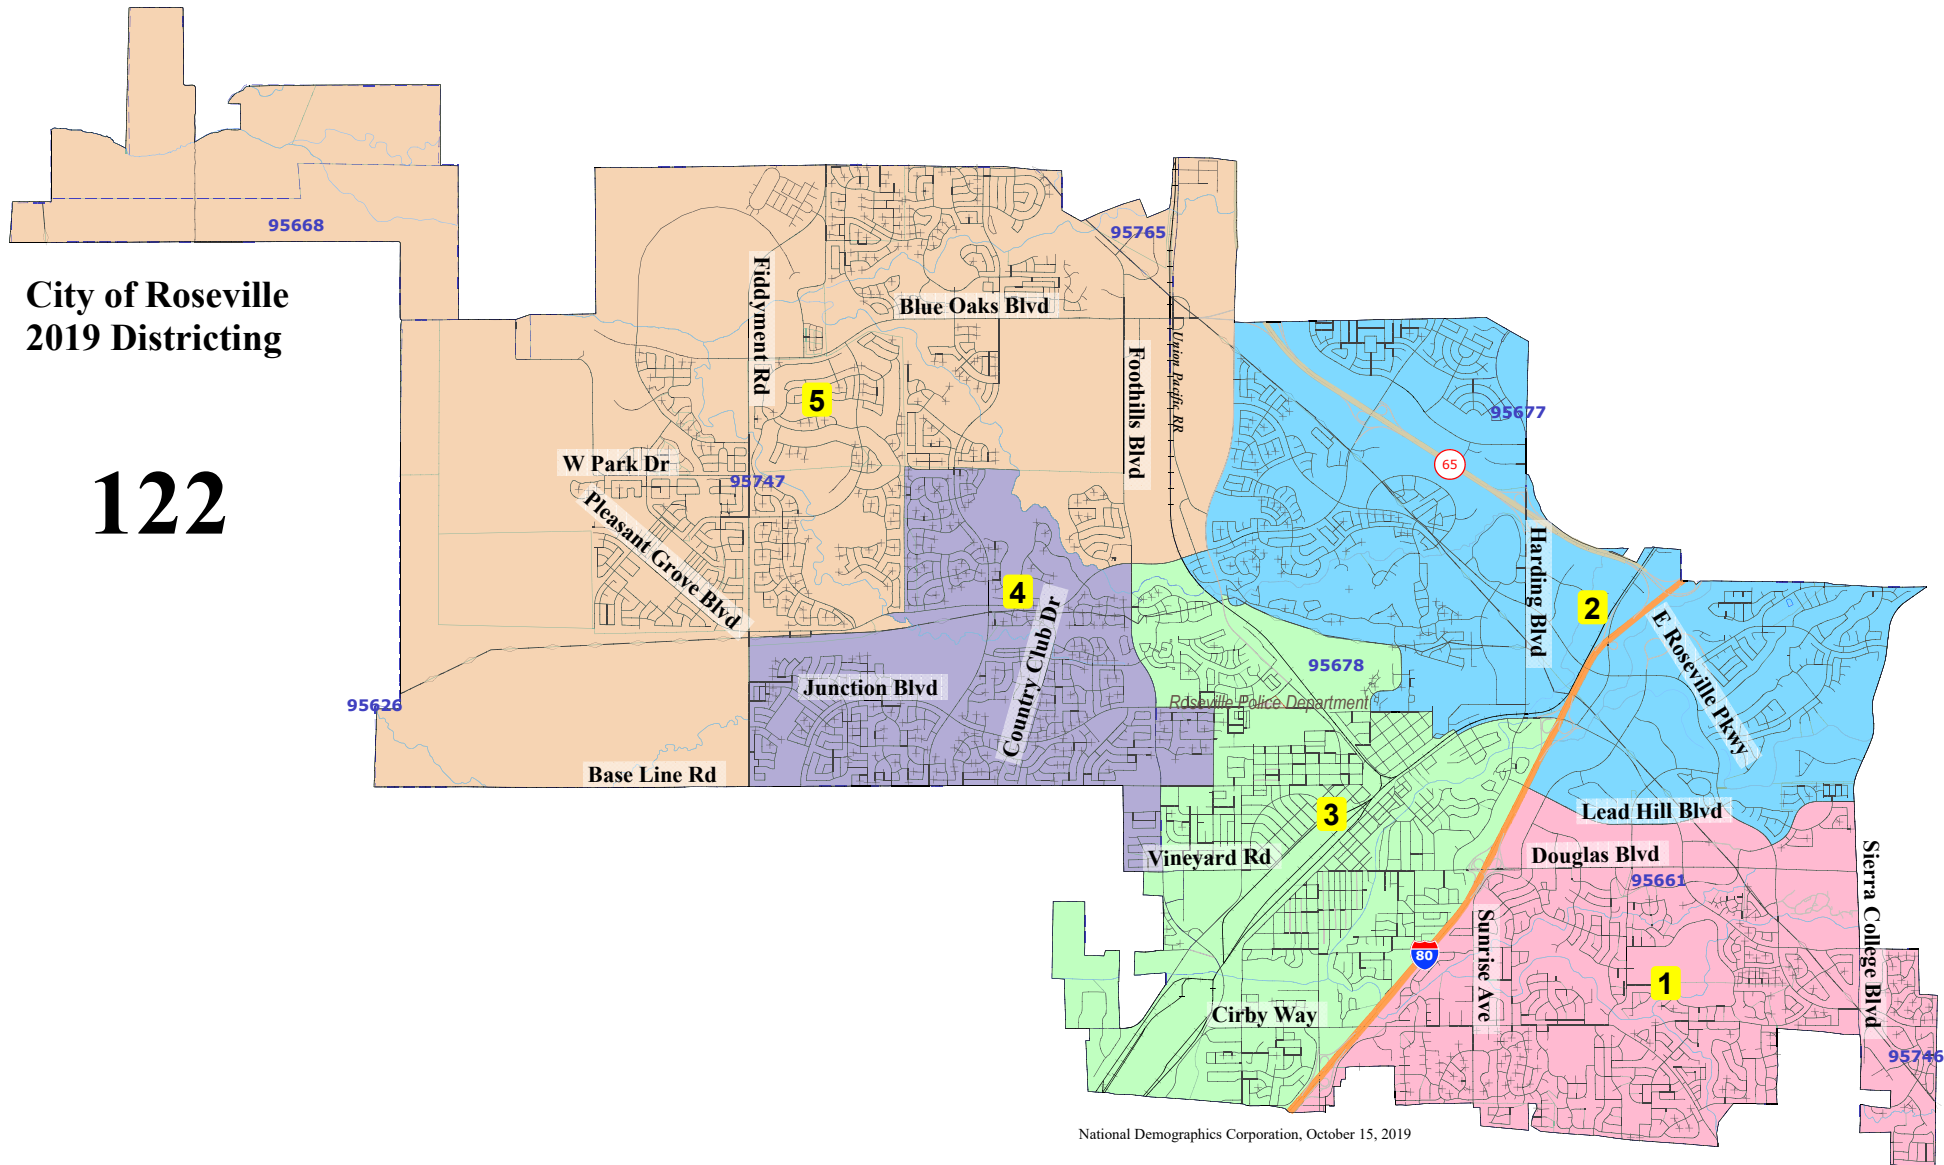

City of Roseville
2019 Districting

122

National Demographics Corporation, October 15, 2019