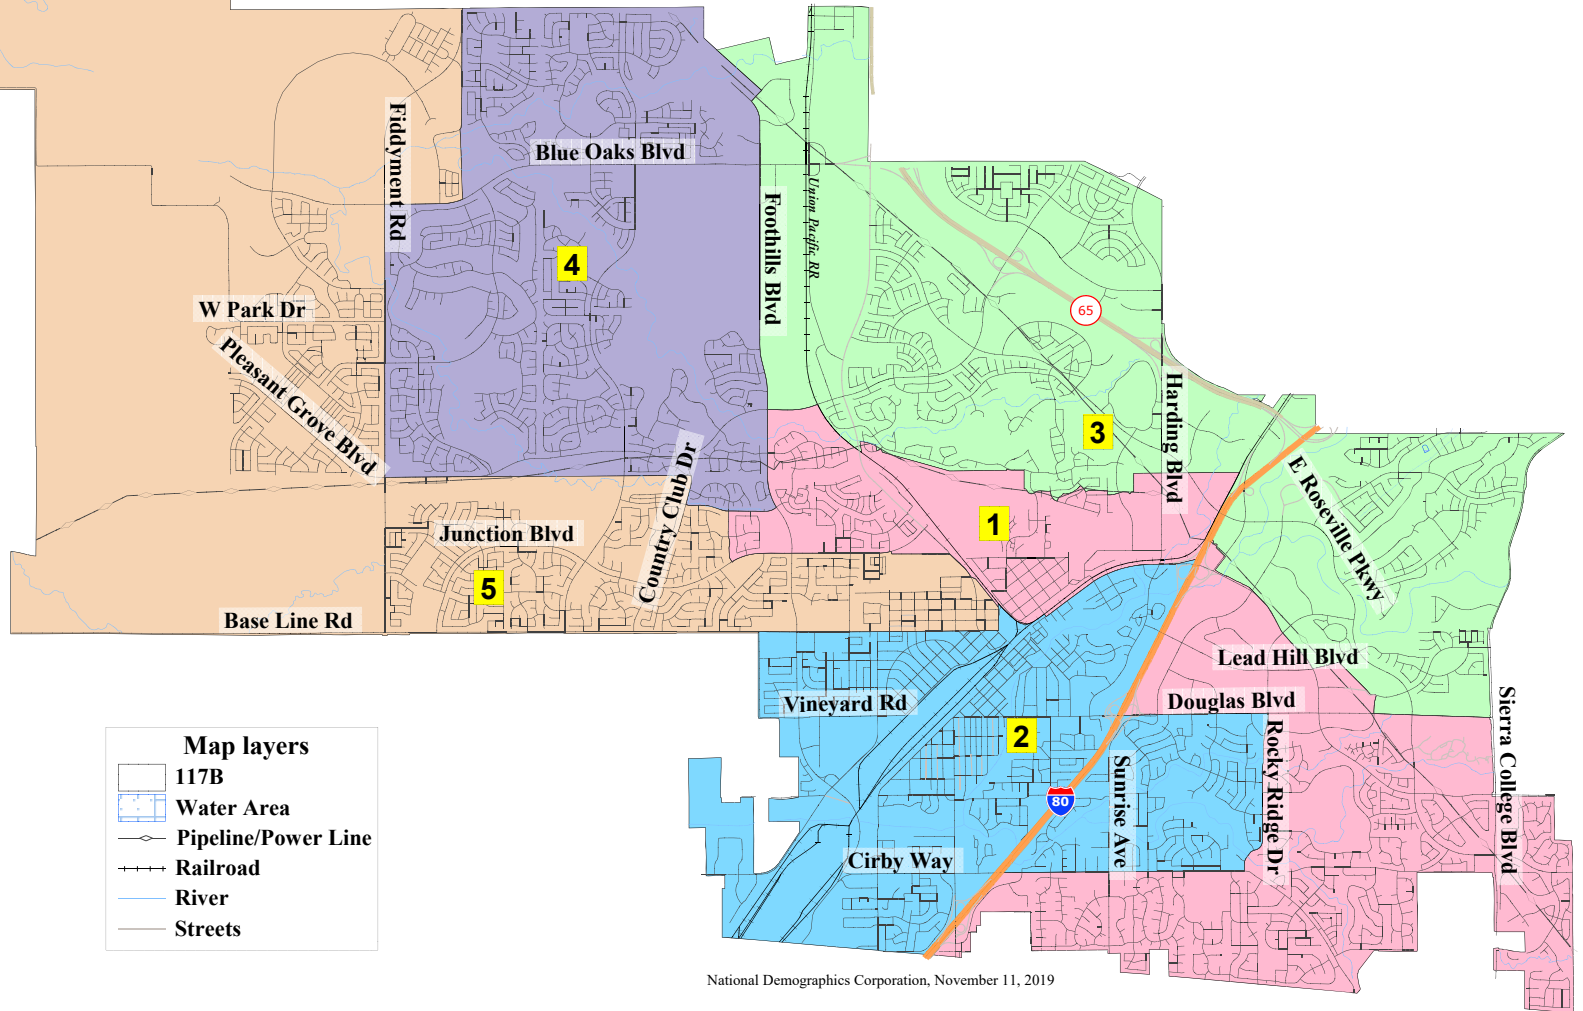

City of Roseville
2019 Districting

117B

Map layers

- 117B
- Water Area
- Pipeline/Power Line
- Railroad
- River
- Streets

National Demographics Corporation, November 11, 2019